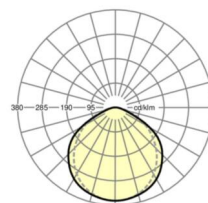

CHARACTERISTICS

Order number	19100004030
EAN number	4020863417667
Commodity code	94051190
Certification mark	IP 40, Protection class I, F, Indoor, CE
Impact resistance (IK rating)	IK08 (10°C bis 40°C)
Ambient temperatur	ta 10°C to 40°C
Warranty period	5 years
State funding programs	BEG - Federal funding for efficient buildings (valid only for Germany)

ELECTRICAL ENGINEERING

Controller	Electronic multi-lumen driver, 4-steps (1 pcs.)
System output	51W-29W
Mains voltage	230V/50Hz
Circuit breakers (inrush current)	15 pieces/B10, 25 pieces/B16, 24 pieces/C10, 38 pieces/C16
Energy efficiency class/light source	B

LIGHTING TECHNOLOGY

Placement	LED, Colour rendering/Light colour CRI ≥ 80 / 4000K
Colour tolerance (MacAdam)	3SDCM
Photobiological safety (Luminaire)	RG0
Nominal luminous flux/switching steps (EDM)	8100lm/51W, 7000lm/43W, 5900lm/36W, 4800lm/29W
LED service life	50000h L80/B10 (Tq 40°C)
Luminaire luminous efficiency	169lm/W-159lm/W
Beam angle	115° (C0) / 105° (C90)
UGR lat./long.	28.1 / 29.2 (51W)

MECHANICS

Housing colour	traffic white RAL 9016
Dimensions (LxWxH/DxH)	1531mm x 55mm x 43mm
Weight (net)	2kg
Type of installation	Mounting rail system installation, Light structure

Dimensions

L	1531 mm	Length
B	55 mm	Width
H	43 mm	Height

DEEP-LINK

<https://www.regiolum.de/en/article/19100004030>

Reference	LED 8100lm/51W 840
ηLB	100 %
Φ ↓/↑	100 % / 0 %
UGR lat./long.	28.1 / 29.2